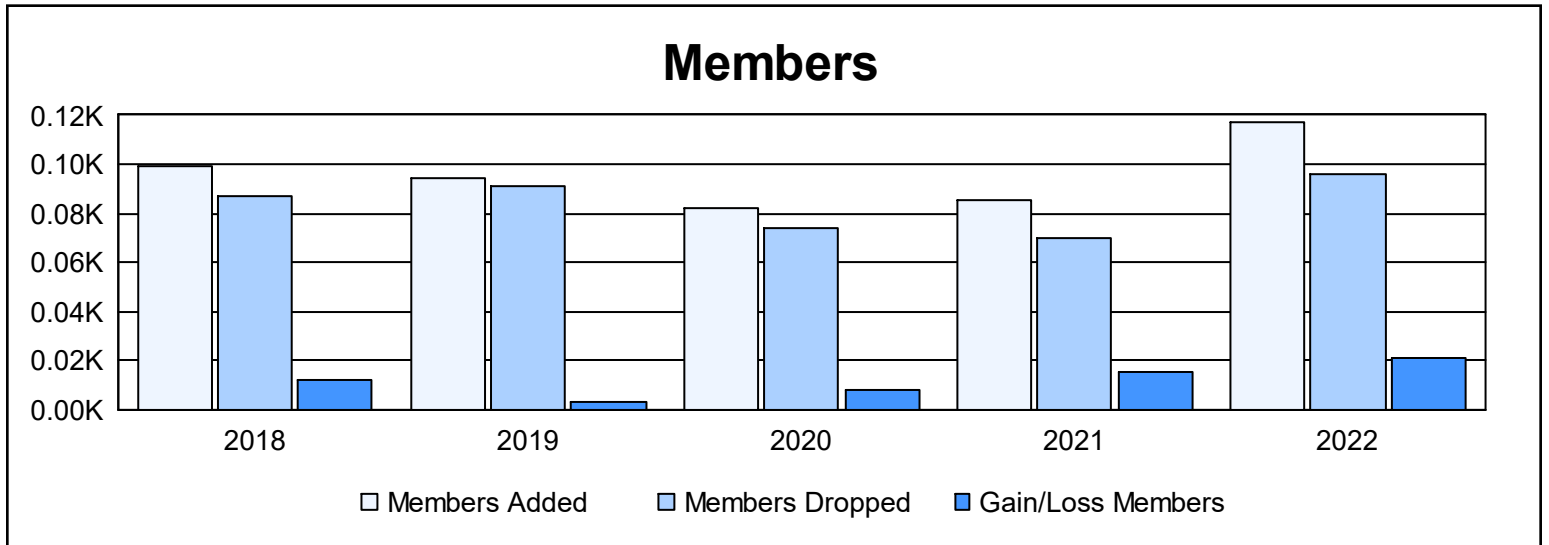

Year	New Clubs	Dropped Clubs	Gain/ Loss Clubs	New Members	Charter Members	Reinstate Members	Transfer Members	Total Member Added	Total Members Dropped	Gain/ Loss Members
2017-2018	0	0	0	87	3	0	9	99	87	12
2018-2019	1	0	1	71	22	1	0	94	91	3
2019-2020	0	0	0	71	0	0	11	82	74	8
2020-2021	1	0	1	58	22	1	4	85	70	15
2021-2022	1	1	0	67	34	3	13	117	96	21
<b>Average</b>	<b>1</b>	<b>0</b>	<b>0</b>	<b>71</b>	<b>16</b>	<b>1</b>	<b>7</b>	<b>95</b>	<b>84</b>	<b>12</b>

### Membership Composition June 2022 Cumulative